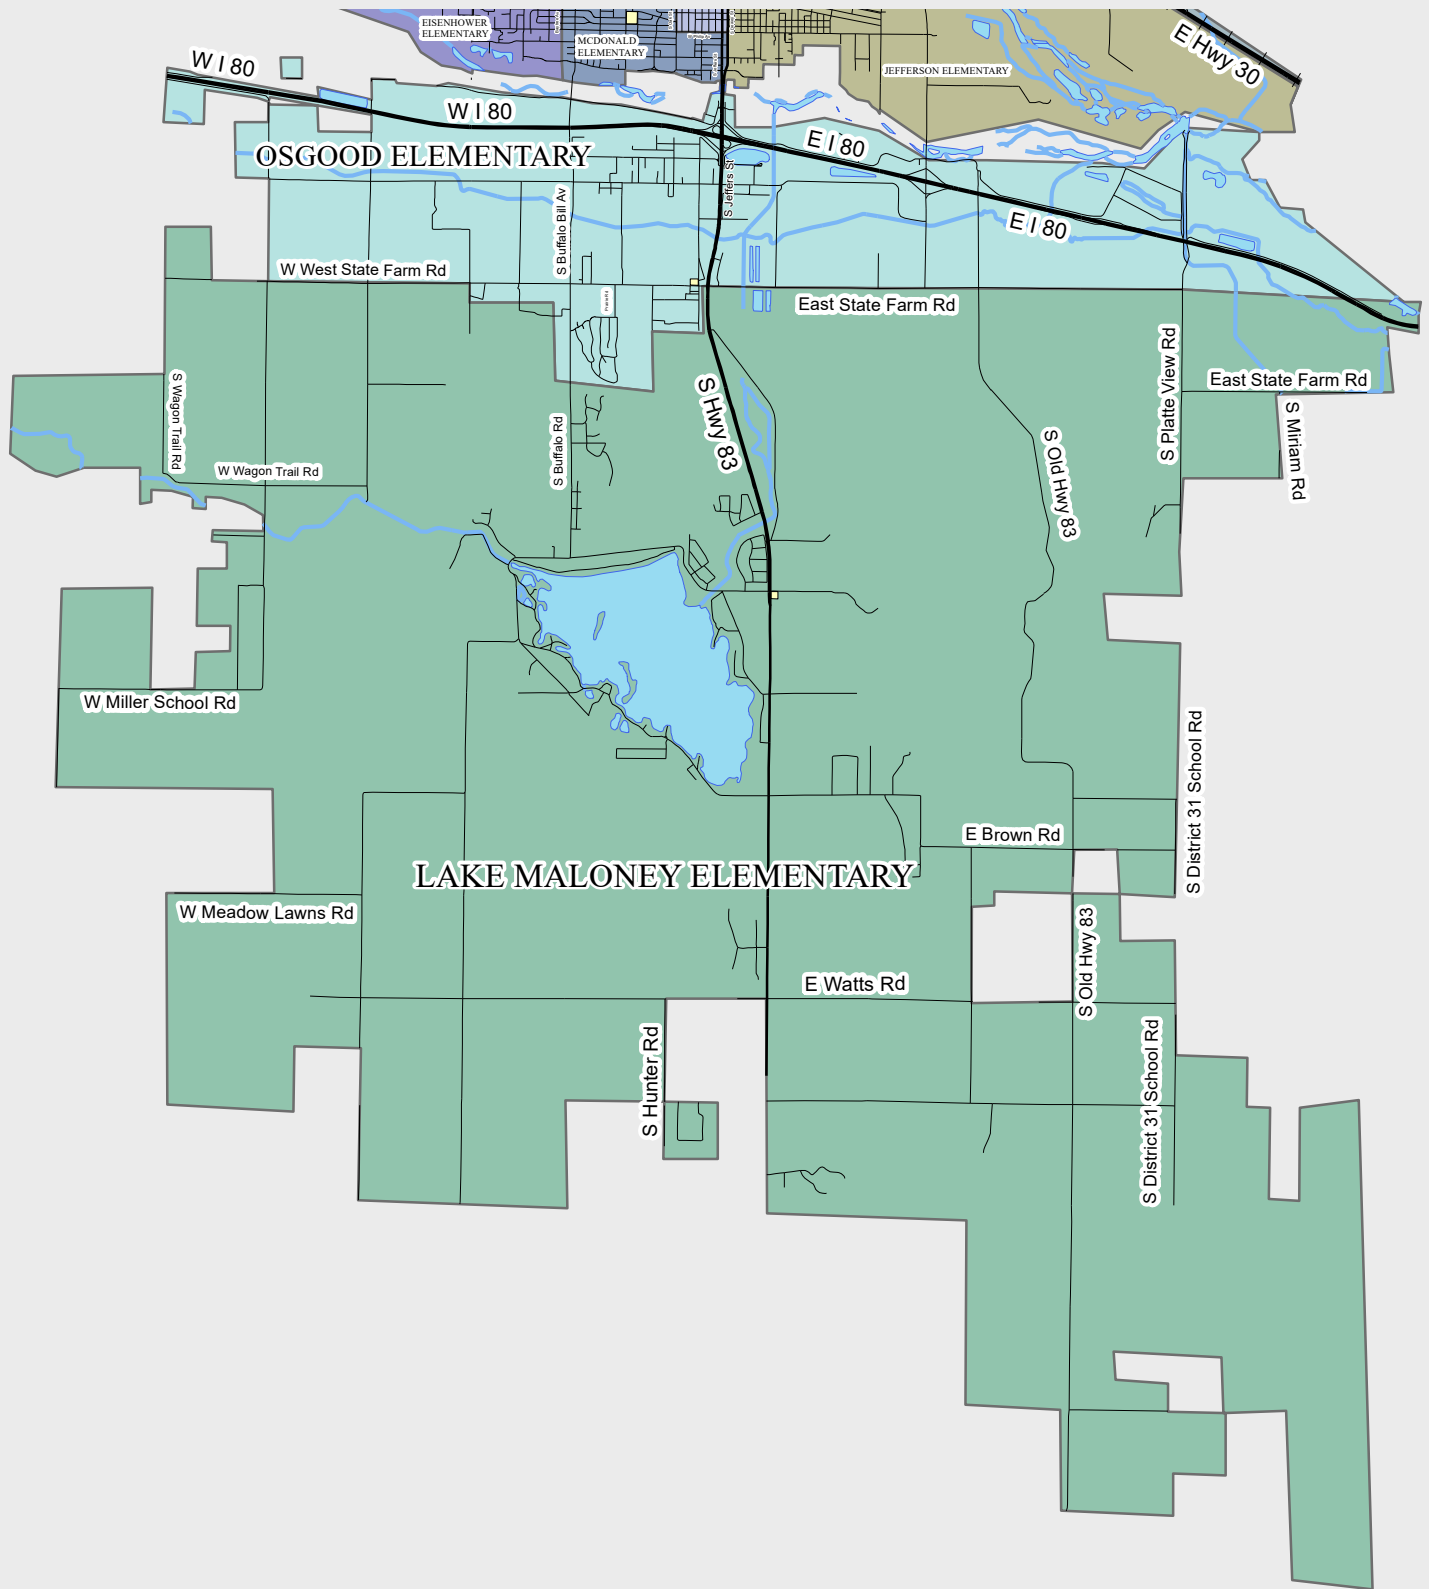

North Platte Public Elementary Schools

SCHOOL NAME

-  CODY ELEMENTARY
-  LINCOLN ELEMENTARY
-  MCDONALD ELEMENTARY
-  WASHINGTON ELEMENTARY

0 2 4 8 Miles

January 1st, 2017

North Platte Public Elementary Schools

0 1.25 2.5 5 Miles

January 1st, 2017

North Platte Public Elementary Schools

Within City Limits

 City Limits

0 0.5 1 2 Miles

January 1st, 2017

North Platte Public Elementary Schools

N

0 0.75 1.5 3 Miles

January 1st, 2017