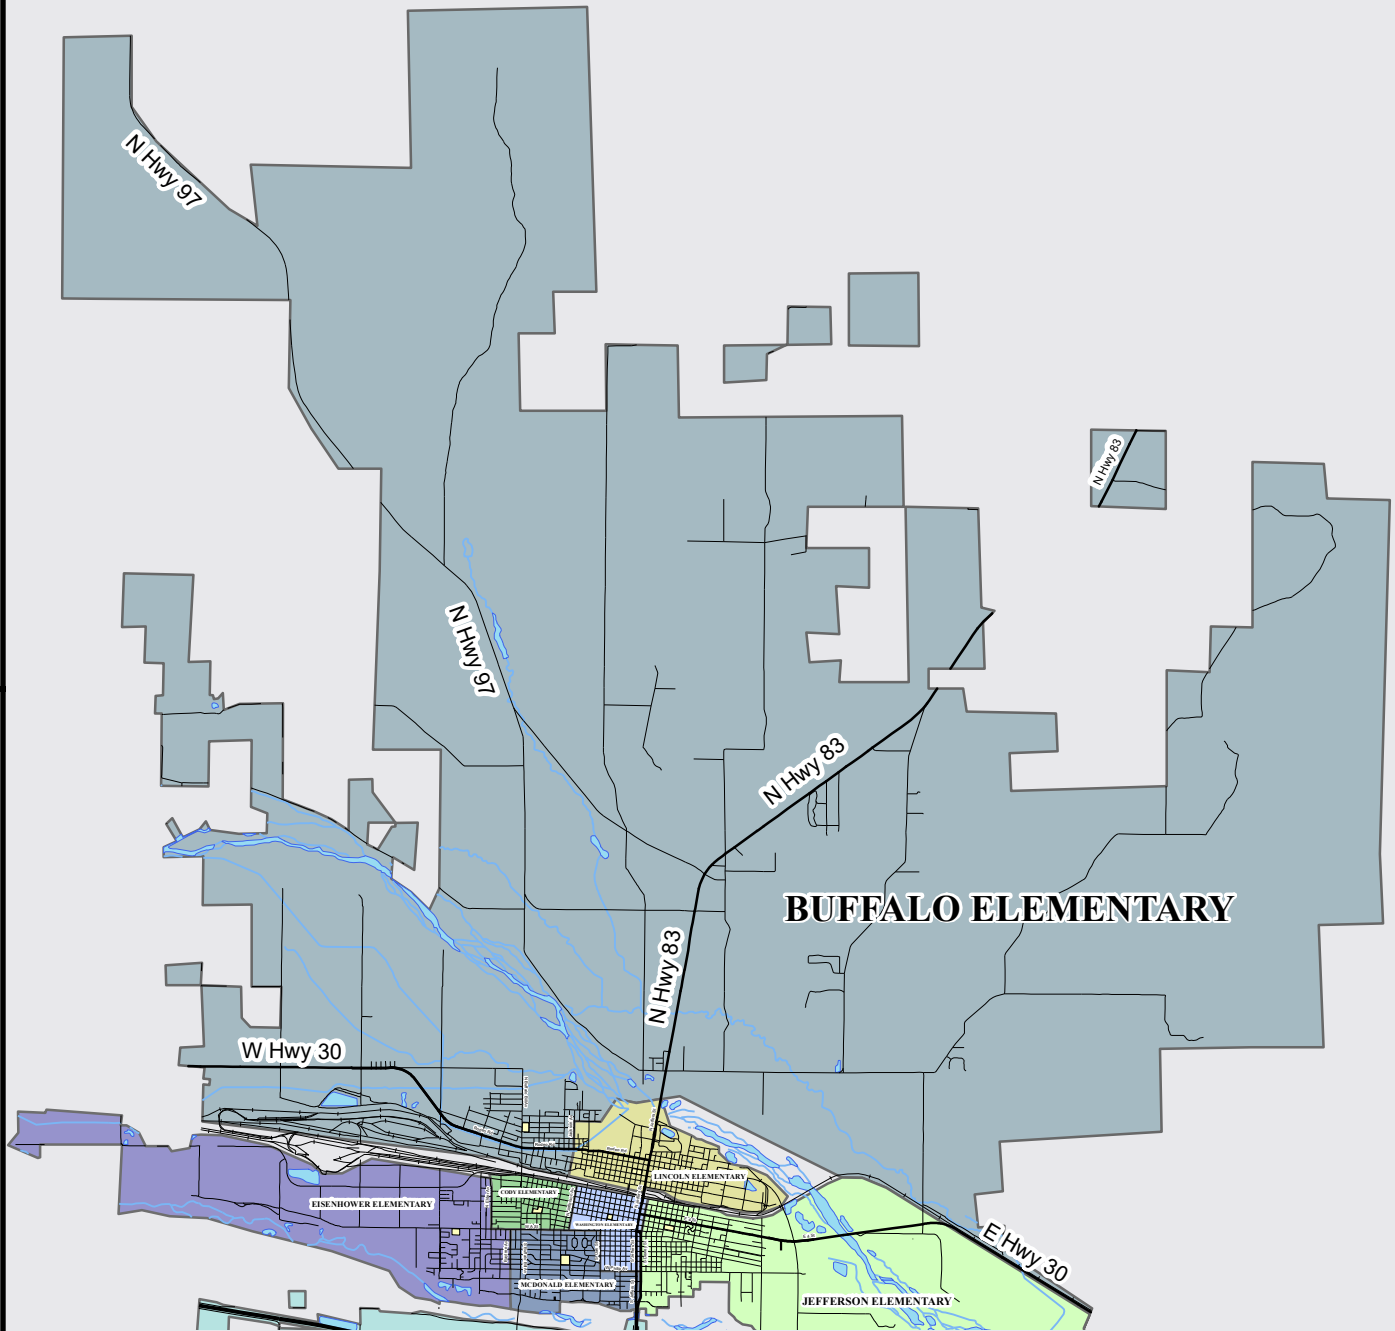

North Platte Public Elementary Schools

SCHOOL NAME

-  CODY ELEMENTARY
-  LINCOLN ELEMENTARY
-  MCDONALD ELEMENTARY
-  WASHINGTON ELEMENTARY

0 2 4 8 Miles

January 1st, 2017

North Platte Public Elementary Schools

0 1.25 2.5 5 Miles

January 1st, 2017

North Platte Public Elementary Schools

Within City Limits

 City Limits

0 0.5 1 2 Miles

January 1st, 2017

North Platte Public Elementary Schools

N

0 0.75 1.5 3 Miles

January 1st, 2017