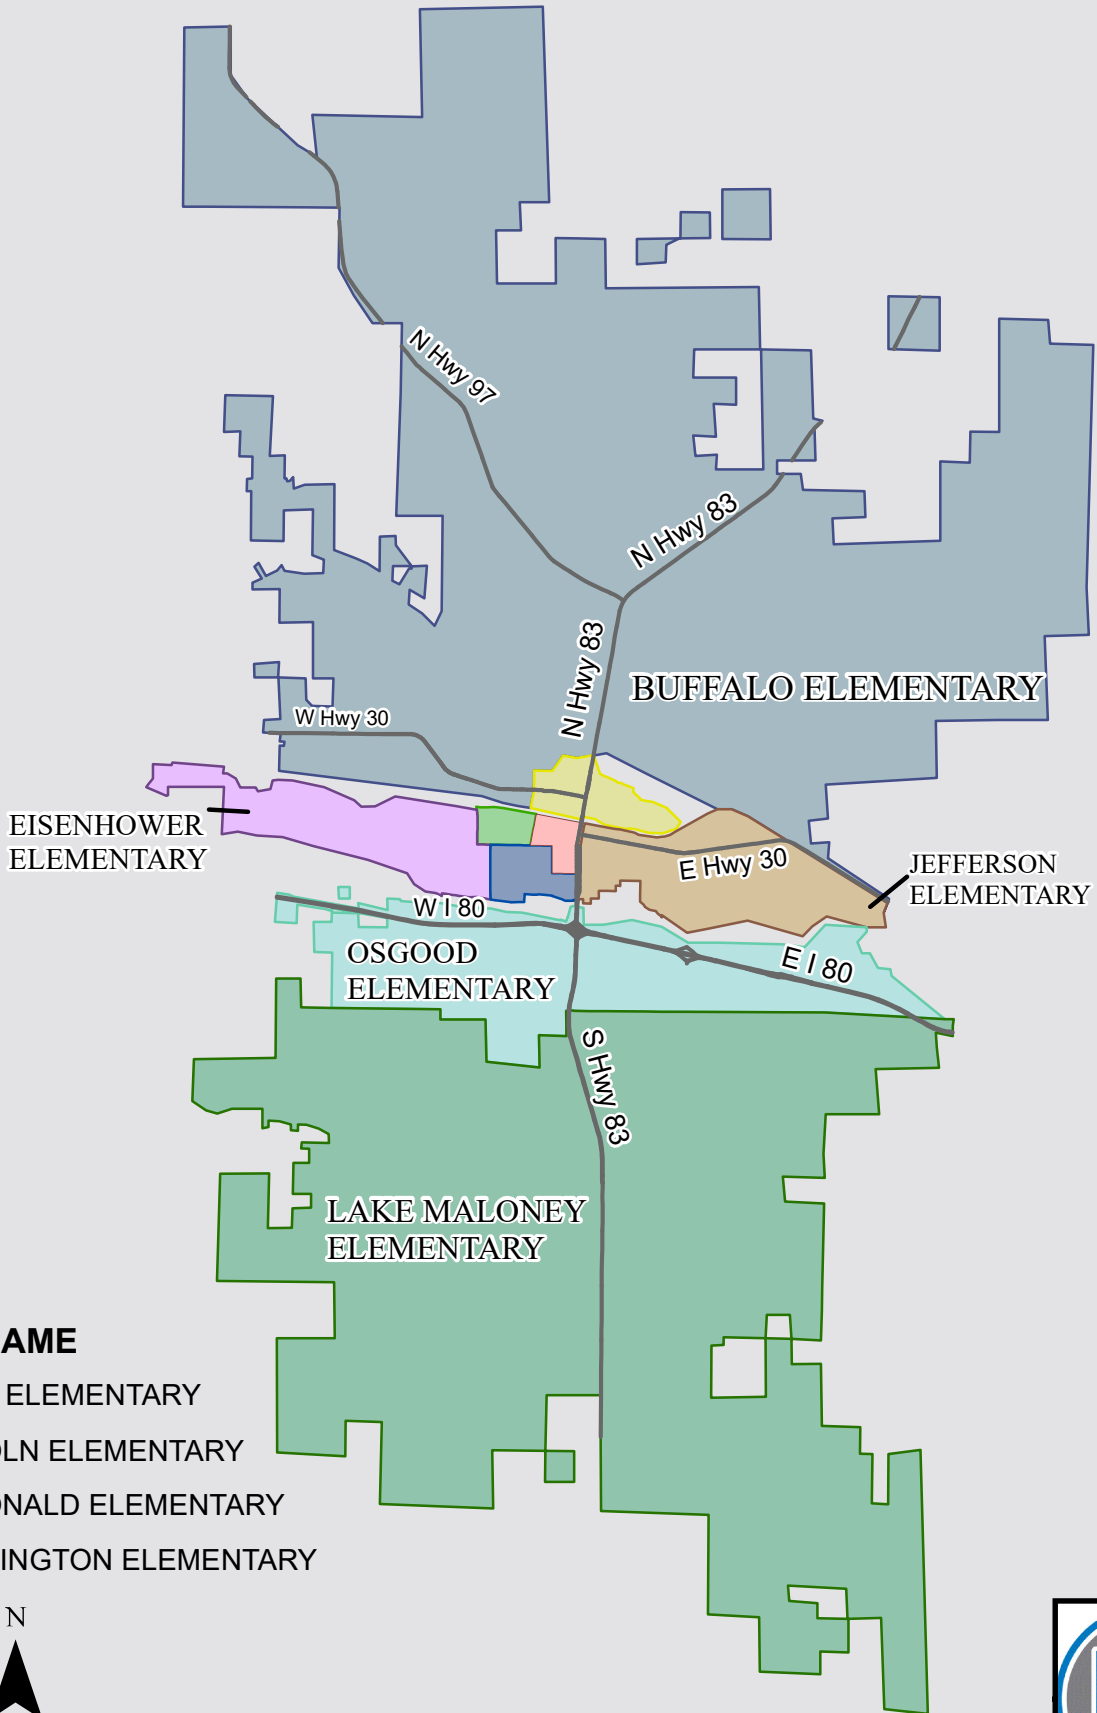

North Platte Public Elementary Schools

SCHOOL NAME

-  CODY ELEMENTARY
-  LINCOLN ELEMENTARY
-  MCDONALD ELEMENTARY
-  WASHINGTON ELEMENTARY

0 2 4 8 Miles

January 1st, 2017

North Platte Public Elementary Schools

0 1.25 2.5 5 Miles

January 1st, 2017

North Platte Public Elementary Schools

Within City Limits

 City Limits

0 0.5 1 2 Miles

January 1st, 2017

North Platte Public Elementary Schools

N

0 0.75 1.5 3 Miles

January 1st, 2017