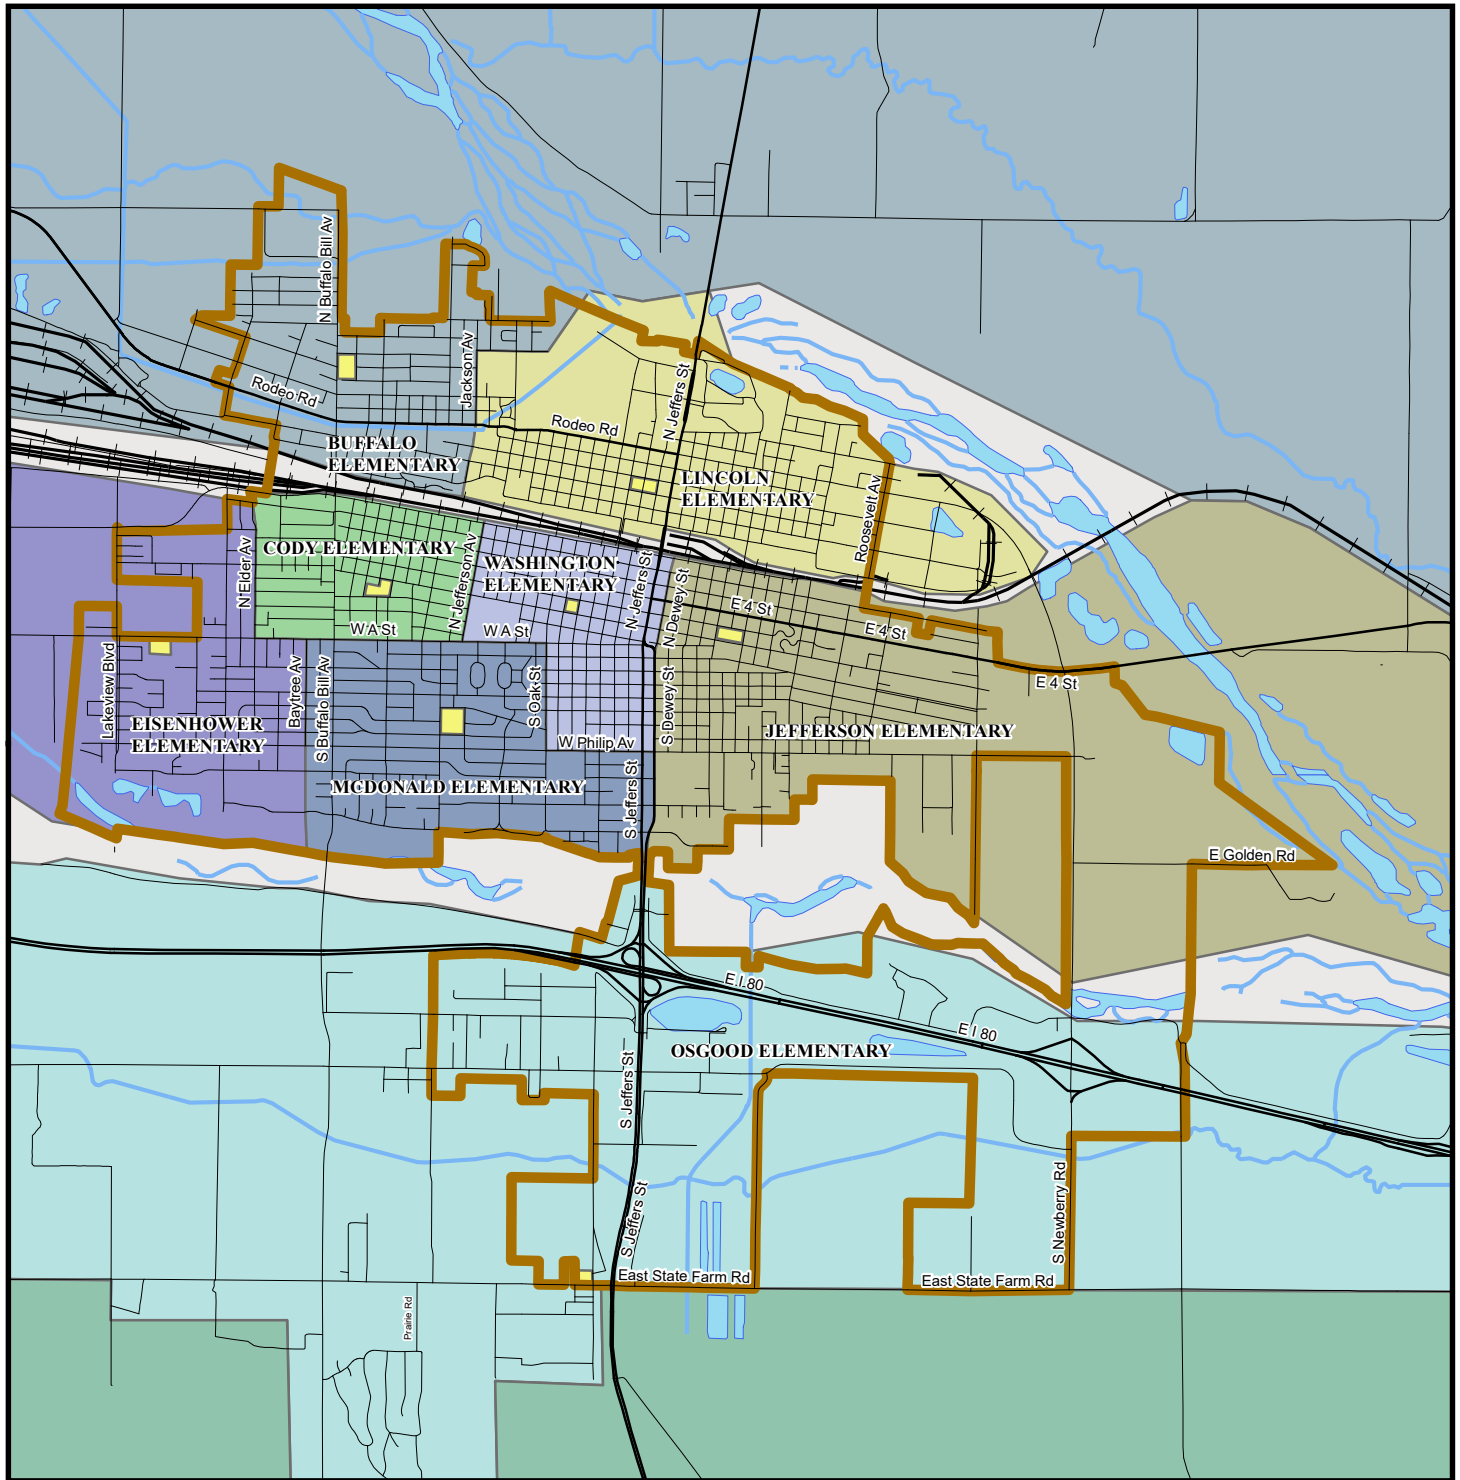

North Platte Public Elementary Schools

SCHOOL NAME

-  CODY ELEMENTARY
-  LINCOLN ELEMENTARY
-  MCDONALD ELEMENTARY
-  WASHINGTON ELEMENTARY

0 2 4 8 Miles

January 1st, 2017

North Platte Public Elementary Schools

0 1.25 2.5 5 Miles

January 1st, 2017

North Platte Public Elementary Schools

Within City Limits

 City Limits

0 0.5 1 2 Miles

January 1st, 2017

North Platte Public Elementary Schools

N

0 0.75 1.5 3 Miles

January 1st, 2017